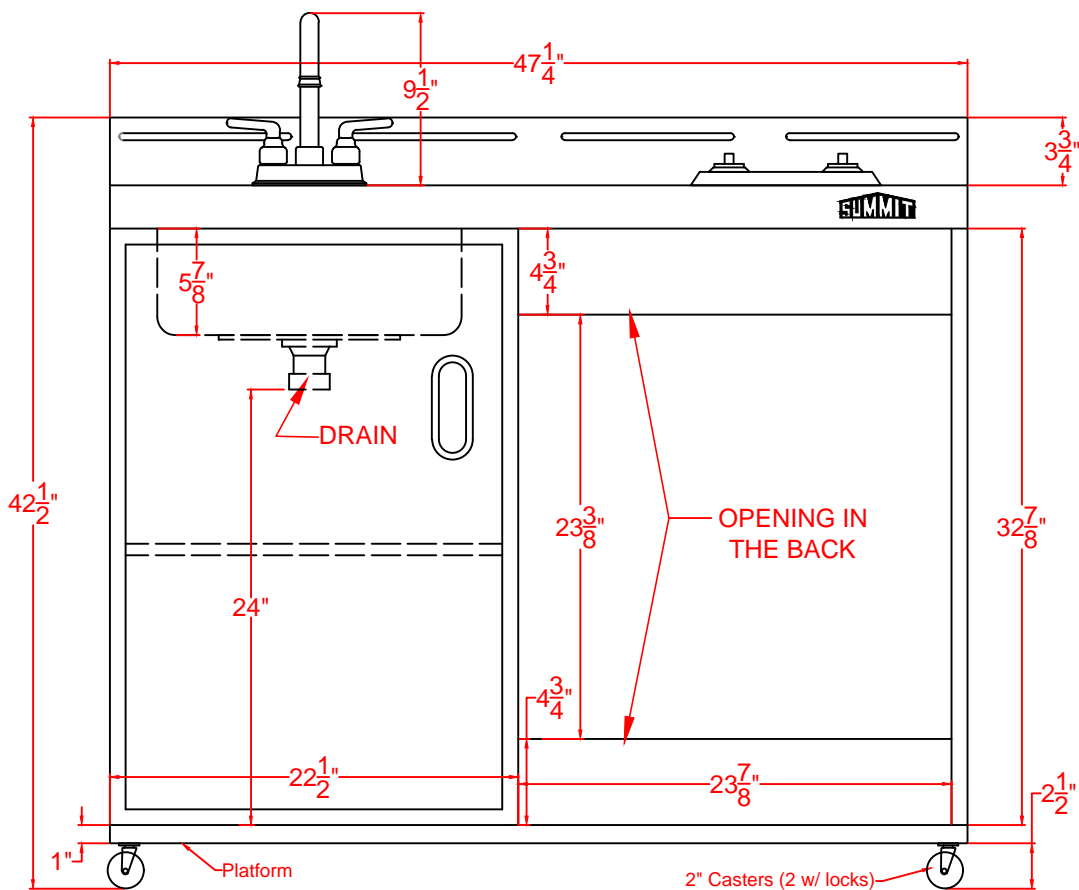

TOP VIEW

FRONT VIEW

C48ELGLASSPUMPMB

Combo-Kitchen

08/26/22

SUMMIT

FELIX STORCH, INC.
www.summitappliance.com

718-893-3900