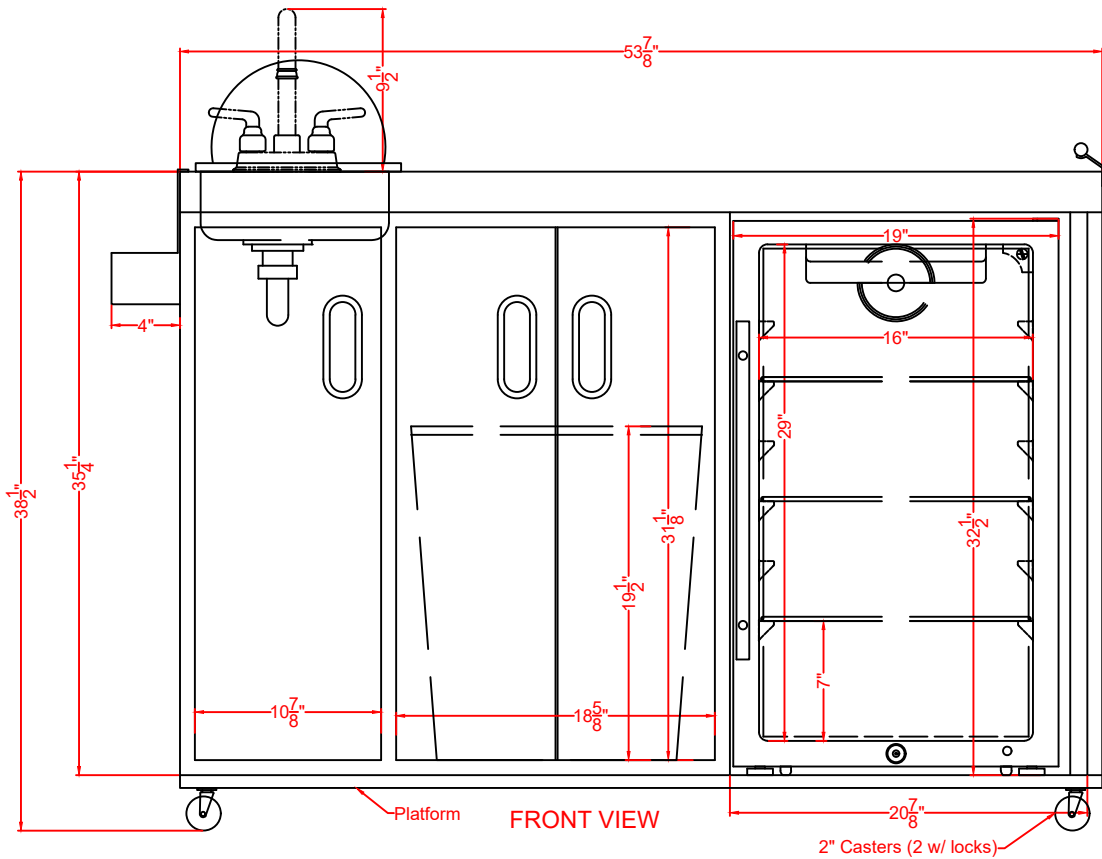

TOP VIEW

FRONT VIEW

CARTOS54LS
CARTOS54LG
06/02/23

SUMMIT
 FELIX STORCH, INC.
www.summitappliance.com
 718-393-3900