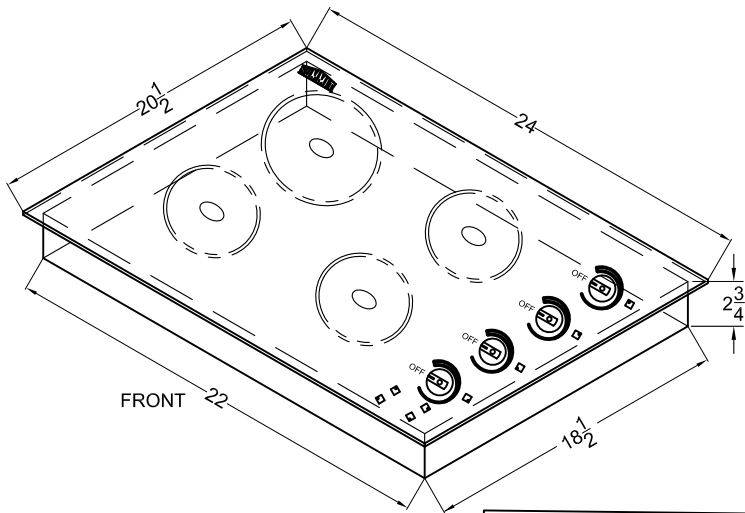

TOP VIEW

FRONT

MODEL: CRS426BL-CRS426WH  
 240V-60Hz 23A MAX.  
 (3) (6" DIM. @ 1200W) = 3600W  
 (1) (8" DIA. @ 1800W)  
 TOTAL: 5400W

MODEL: CRS426BL  
 CRS426WH

TYPE:  
 COOKTOP ASSY

**SUMMIT**

FELIX STORCH, INC.  
[www.summitappliance.com](http://www.summitappliance.com)