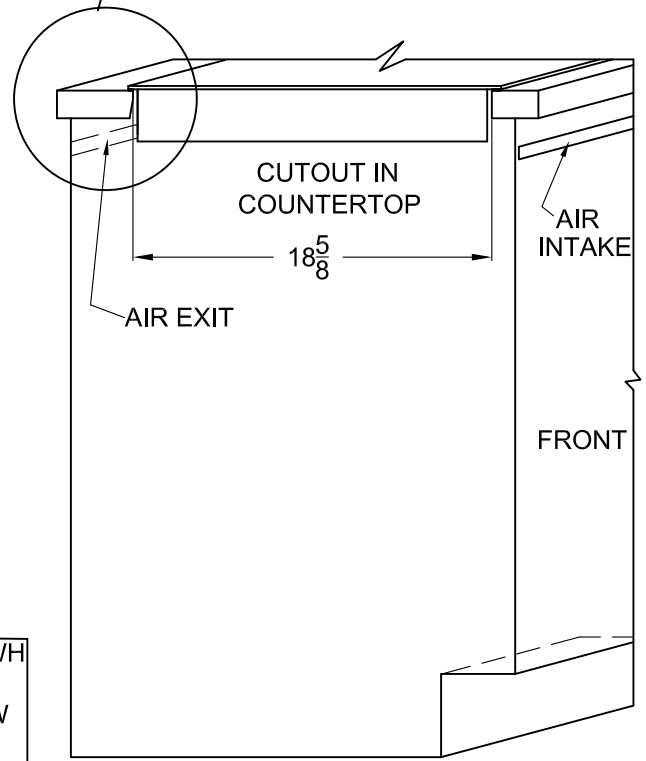

TOP VIEW

FRONT

MODEL: CRS426BL-CRS426WH  
 240V-60Hz 23A MAX.  
 (3) (6" DIM. @ 1200W) = 3600W  
 (1) (8" DIA. @ 1800W)  
 TOTAL: 5400W

MODEL: CRS426BL  
 CRS426WH

TYPE:  
 COOKTOP ASSY

**SUMMIT**

FELIX STORCH, INC.  
[www.summitappliance.com](http://www.summitappliance.com)