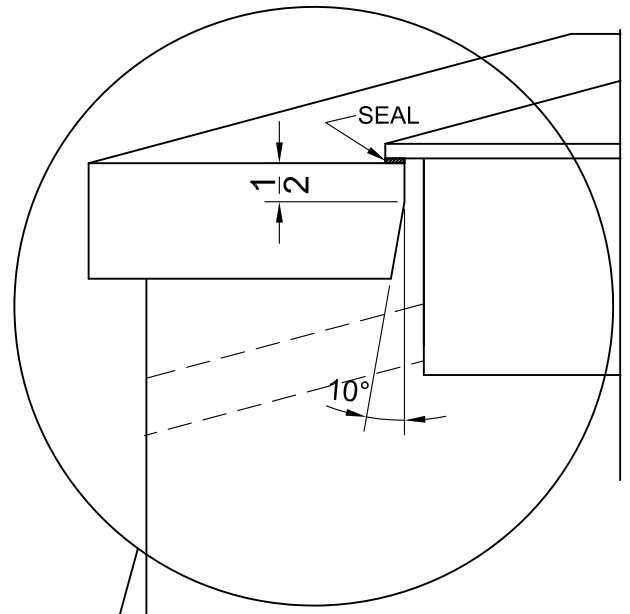

TOP VIEW

FRONT

MODEL: CRS426BL-CRS426WH  
 240V-60Hz 23A MAX.  
 (3) (6" DIM. @ 1200W) = 3600W  
 (1) (8" DIA. @ 1800W)  
 TOTAL: 5400W

MODEL: CRS426BL  
 CRS426WH

TYPE:  
 COOKTOP ASSY

**SUMMIT**

FELIX STORCH, INC.  
[www.summitappliance.com](http://www.summitappliance.com)