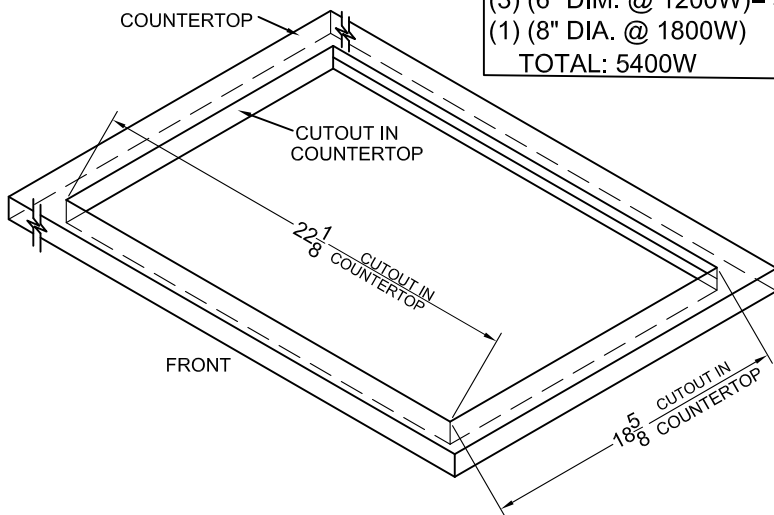

TOP VIEW

FRONT

MODEL: CRS426BL-CRS426WH  
 240V-60Hz 23A MAX.  
 (3) (6" DIM. @ 1200W) = 3600W  
 (1) (8" DIA. @ 1800W)  
 TOTAL: 5400W

MODEL: CRS426BL  
 CRS426WH

TYPE:  
 COOKTOP ASSY

**SUMMIT**

FELIX STORCH, INC.  
[www.summitappliance.com](http://www.summitappliance.com)