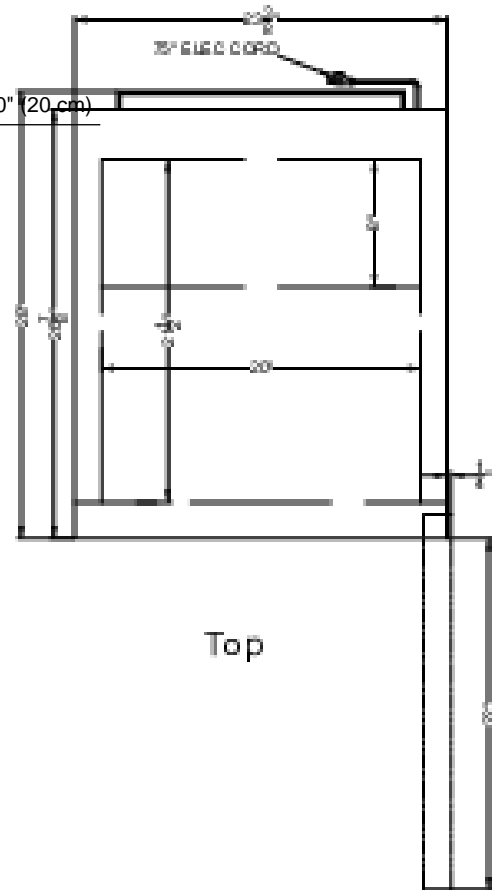

ACR1602G Specifications:

Overview	
Height of Cabinet	76.75" (195 cm)
Width	23.38" (59 cm)
Width with Door Open	23.63" (60 cm)
Depth	28.0" (71 cm)
Depth with door at 90°	50.0" (127 cm)
Capacity	15.53 cu.ft. (440 L)
Defrost Type	Automatic
Door	Glass
Cabinet	White
US Electrical Safety	ETL
Canadian Electrical Safety	ETL-C
Amps	2.0
Voltage/Frequency	115 V AC/60 Hz
Weight	176.4 lbs. (80 kg)
Parts & Labor Warranty	1 Year
Compressor Warranty	5 Years
UPC	761101083049
Refrigerator Features	
Door Swing	RHD
Reversible	Factory Reversible
Shelf Type	Wire
Shelf Qty	6
Adjustable Shelves	Yes
Thermostat Type	Digital
Refrigerant Type	R600a
Refrigerant Amount	2.4oz.
High Side PSI	1.45
Low Side PSI	0.85
Level Legs Qty	2
Interior Light	Yes
Temperature Range	2° to 8°C
Dimensions	
Interior Height	68.25" (173 cm)
Interior Width	20.0" (51 cm)
Interior Depth	21.5" (55 cm)
Compressor Step Height	9.0" (23 cm)
Compressor Step Width	20.0" (51 cm)

Compressor Step Depth

8.0" (20 cm)