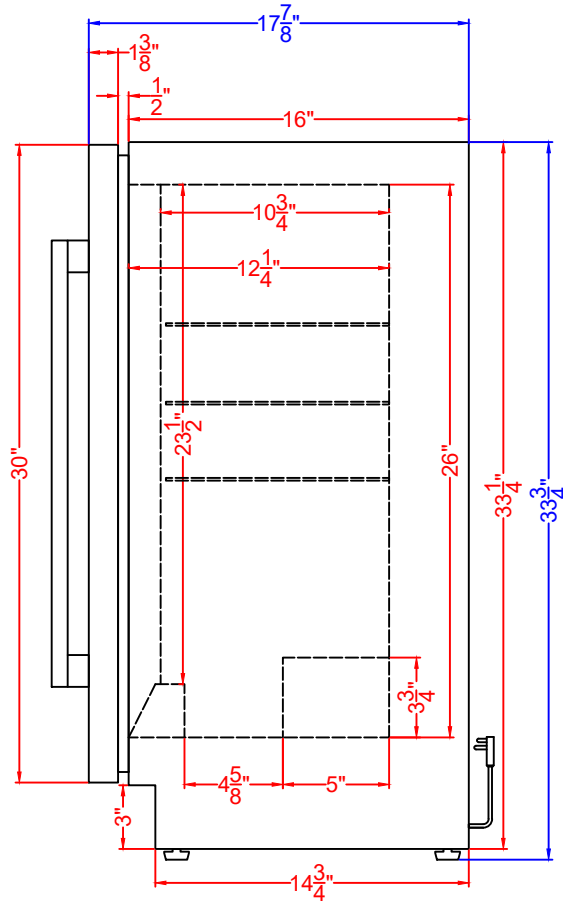

Top View

Front View

Profile View

SDHR1534
Refrigerator
05/28/24

SUMMIT

FELIX STORCH, INC.
www.summitappliance.com
718-893-3900