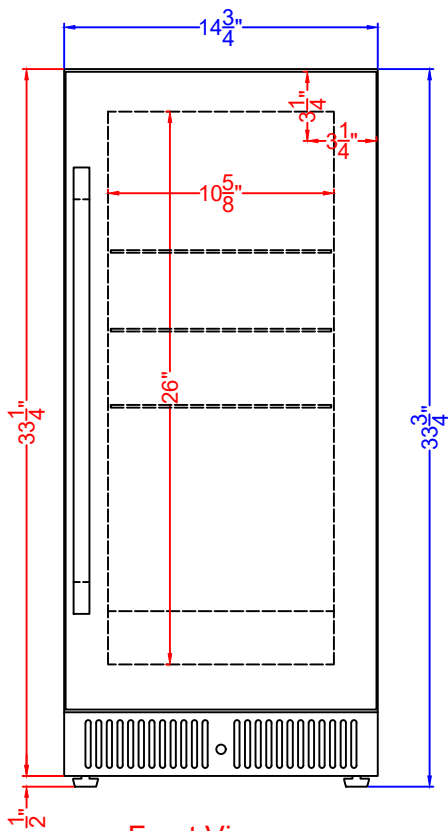

Top View

Front View

Profile View

SDHR1534
Refrigerator
05/28/24

SUMMIT

FELIX STORCH, INC.
www.summitappliance.com
718-893-3900