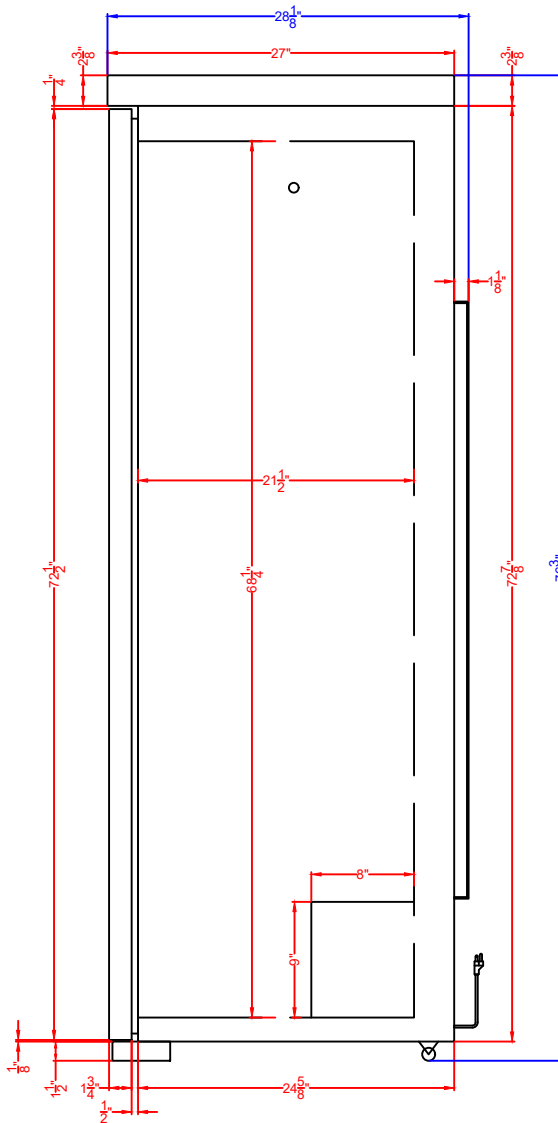

Top

Front

Profile

ACR1601W
 ACR1601WNSF456
 Refrigerator
 02/21/24

FELIX STORCH, INC.

www.accucold.com

718-893-3900