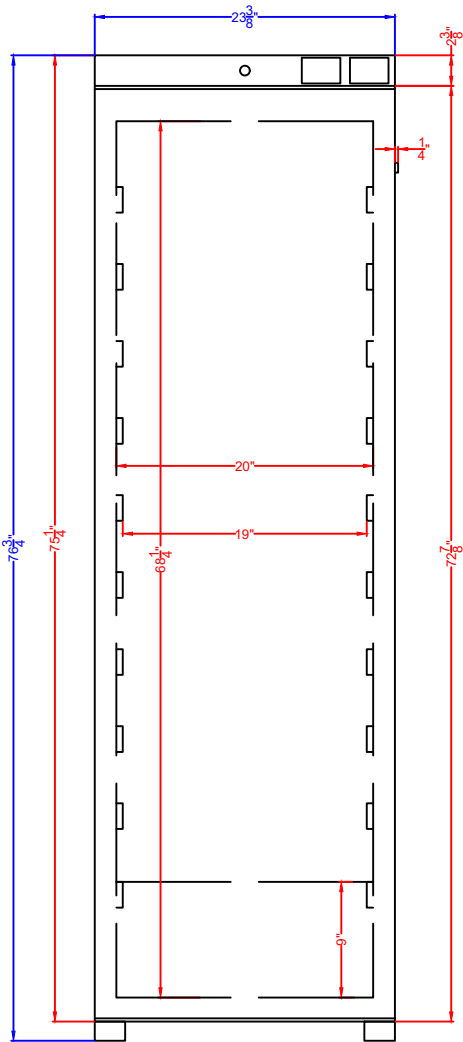

Top

Front

Profile

ACR1601W
 ACR1601WNSF456
 Refrigerator
 02/21/24

FELIX STORCH, INC.

www.accucold.com

718-893-3900