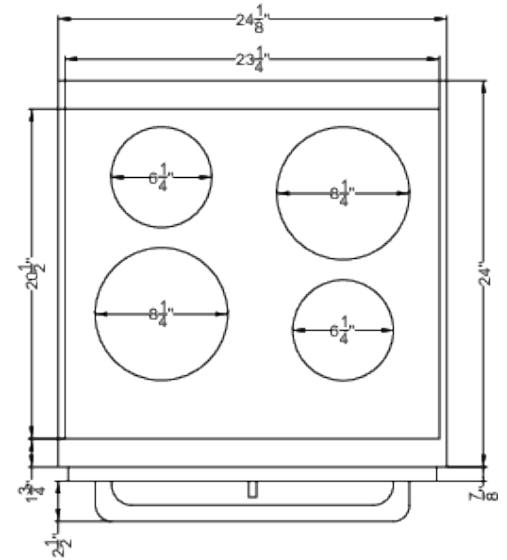

WEM665W Specifications:

Overview	
Nominal Height	36.0" (91 cm)
Height of Cabinet	35.75" (91 cm)
Nominal Width	24.0" (61 cm)
Width	24.13" (61 cm)
Nominal Depth	24.0" (61 cm)
Depth	24.0" (61 cm)
Door	White
Cabinet	White
US Electrical Safety	ETL
Amps	40.0
Voltage/Frequency	220 V AC/60 Hz
Weight	150.0 lbs. (68 kg)
Parts & Labor Warranty	1 Year
UPC	761101145969
Electric Range	
Oven Capacity	2.92 cu.ft. (83 L)
Cooktop Surface	Glass
Element Type	Induction
Number of Elements	4
Element #1 Size	8.25" (21 cm)
Element #1 Wattage	2000.0
Element #2 Size	6.25" (16 cm)
Element #2 Wattage	1500.0
Element #3 Size	8.25" (21 cm)
Element #3 Wattage	2000.0
Element #4 Size	6.25" (16 cm)
Element #4 Wattage	1500.0
Burner Controls	Digital
Oven Controls	Dial
Oven Light	Yes
Cleaning Type	Manual
Oven Rack Qty	2
Oven Window	Yes
Oven Interior Height	14.0" (36 cm)
Oven Interior Width	19.0" (48 cm)
Oven Interior Depth	19.0" (48 cm)
Individual Indicator Lights	Yes
Storage Compartment	Yes

Broiler Location

Inside Oven

Top View