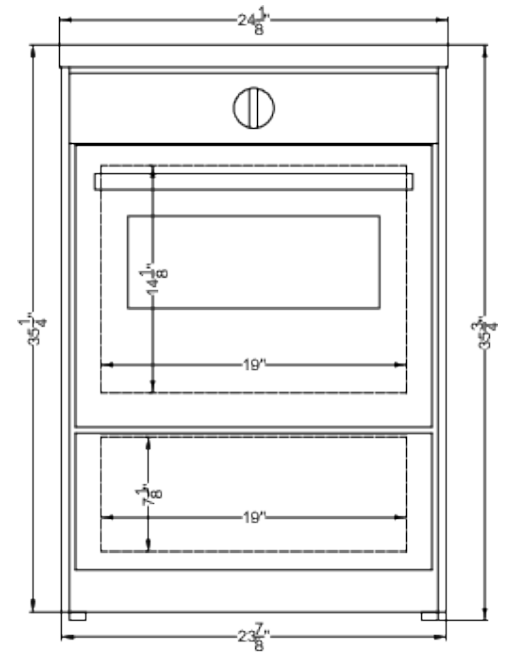

## WEM665W Specifications:

Overview	
Nominal Height	36.0" (91 cm)
Height of Cabinet	35.75" (91 cm)
Nominal Width	24.0" (61 cm)
Width	24.13" (61 cm)
Nominal Depth	24.0" (61 cm)
Depth	24.0" (61 cm)
Door	White
Cabinet	White
US Electrical Safety	ETL
Amps	40.0
Voltage/Frequency	220 V AC/60 Hz
Weight	150.0 lbs. (68 kg)
Parts & Labor Warranty	1 Year
UPC	761101145969
Electric Range	
Oven Capacity	2.92 cu.ft. (83 L)
Cooktop Surface	Glass
Element Type	Induction
Number of Elements	4
Element #1 Size	8.25" (21 cm)
Element #1 Wattage	2000.0
Element #2 Size	6.25" (16 cm)
Element #2 Wattage	1500.0
Element #3 Size	8.25" (21 cm)
Element #3 Wattage	2000.0
Element #4 Size	6.25" (16 cm)
Element #4 Wattage	1500.0
Burner Controls	Digital
Oven Controls	Dial
Oven Light	Yes
Cleaning Type	Manual
Oven Rack Qty	2
Oven Window	Yes
Oven Interior Height	14.0" (36 cm)
Oven Interior Width	19.0" (48 cm)
Oven Interior Depth	19.0" (48 cm)
Individual Indicator Lights	Yes
Storage Compartment	Yes

Broiler Location

Inside Oven

Top View

Front View