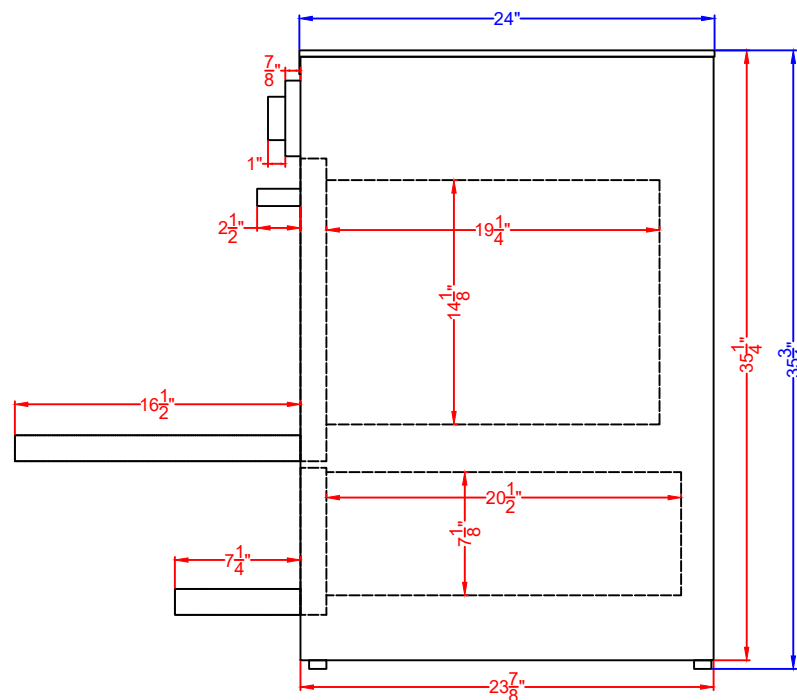

Top View

Front View

Profile View

WEM665W
 TEM665BW
 Induction Range
 06/04/24

FELIX STORCH, INC.
 www.summitappliance.com
 718-893-3900