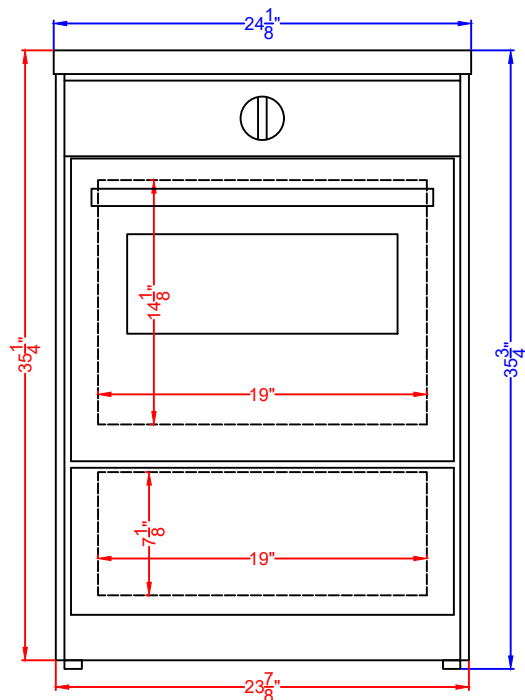

Top View

Front View

Profile View

WEM665W
 TEM665BW
 Induction Range
 06/04/24

FELIX STORCH, INC.
 www.summitappliance.com
 718-893-3900