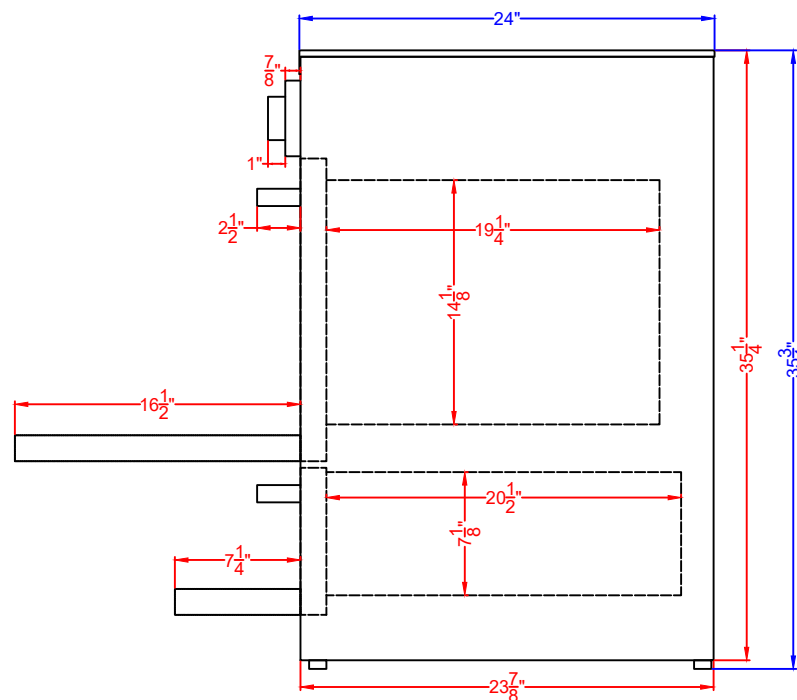

Top View

Front View

Profile View

TEM665CW
 Induction Range
 06/04/24

FELIX STORCH, INC.
 www.summitappliance.com
 718-893-3900