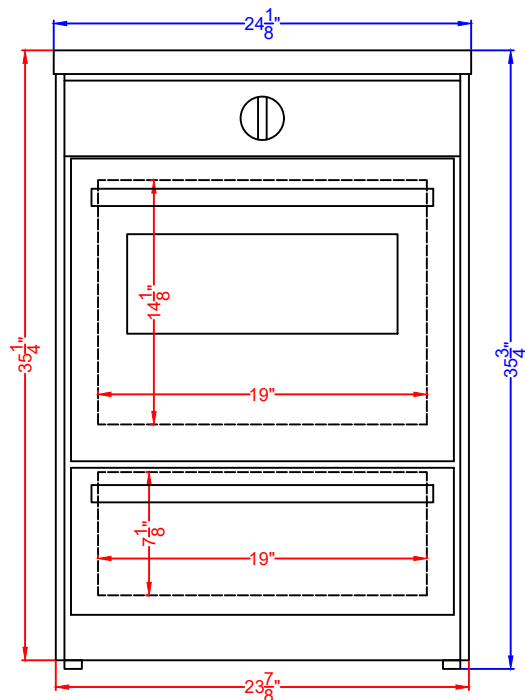

Top View

Front View

Profile View

TEM665CW
 Induction Range
 06/04/24

FELIX STORCH, INC.
 www.summitappliance.com
 718-893-3900